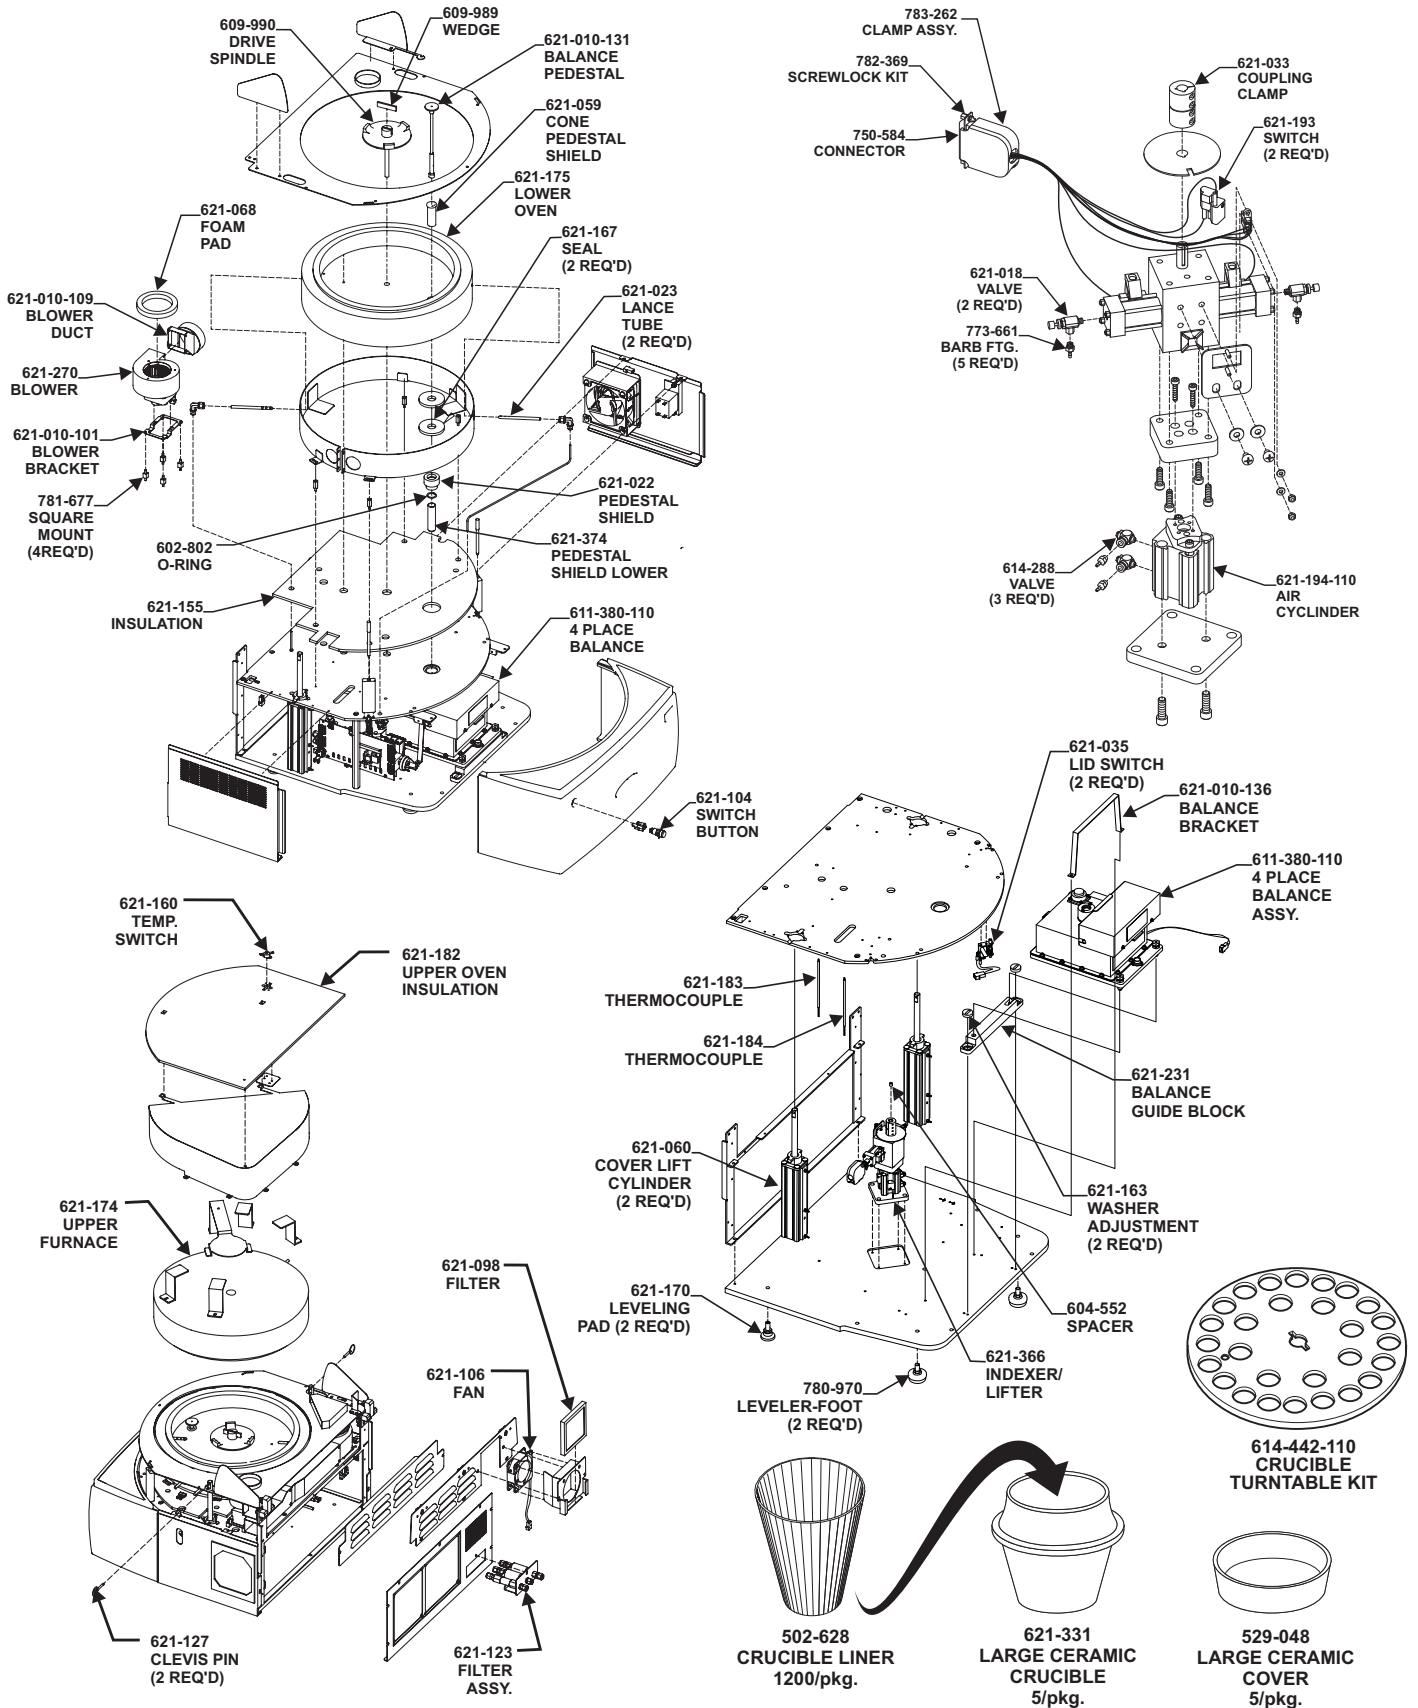

Note: Part numbers and standards' values may change. Consult LECO for the latest information.

GENERAL COMBUSTION SUPPLIES

621-331	Ceramic Crucible—Large (5 pkg)
529-048	Ceramic Crucible Cover—Large (5 pkg)
502-628	Crucible Foil Liner (1200/pkg)
761-929	Crucible Tongs
778-898	Crucible Cover Forceps
614-442-110	Crucible Turntable—Large (Kit)
776-978	Glass Scoop
777-046	Heat Resistant Glove

OPTIONS

621-010-140	Balance Calibration Kit (100 g) Includes: 100 g weight and 4-inch forceps
619-592-407	Air Regulator
619-592-406	Inert Gas Regulator
619-592-403	Oxygen Regulator
621-225G	External Blower Kit (115V)
621-361	~5 g Quartz Test Rod

REFERENCE MATERIALS**COAL PROX-PLUS (50 grams)**

Part No.	Desc.	% Volatile	% Ash
502-680	Low	~17.0	~11.0
502-681	Medium	~32.0	~9.0
502-682	High	~41.0	~6.0

COKE PROX-PLUS (50 grams)

Part No.	Desc.	% Volatile	% Ash
502-684	Pet Coke Prox Plus	~11.7	~0.4
502-683	Met Coke Prox Plus	~1.0	~10.0